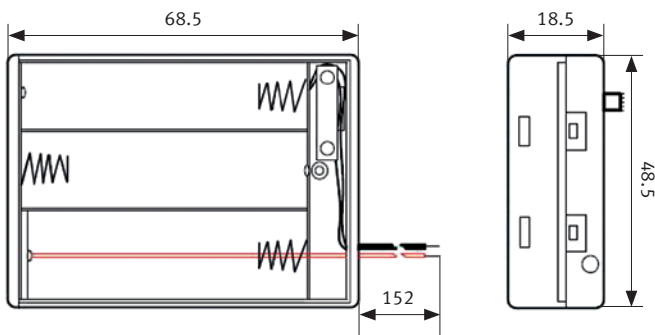

ILEE® BATTERY HOLDER WITH COVER

SHORT DESCRIPTION

The practical and lightweight power supply module made of ABS plastic supplies 4.5 volts and works with 3x 1.5V AA batteries (not included). The removable cover and the ON/OFF switch as well as the crocodile clips at the wire ends complete the module.

TECHNICAL DATA

Description	Order number
Battery holder with cover, ON/OFF switch and alligator clips for 3x 1.5V AA/LR6 batteries	0006-45-92-01

DIMENSIONS (MM)

Rheinmetall Air Defence AG

Birchstrasse 155 · 8050 Zurich · Switzerland · Phone +4144 3162211
 ilee.rad@rheinmetall.com · www.rheinmetall.com/ilee