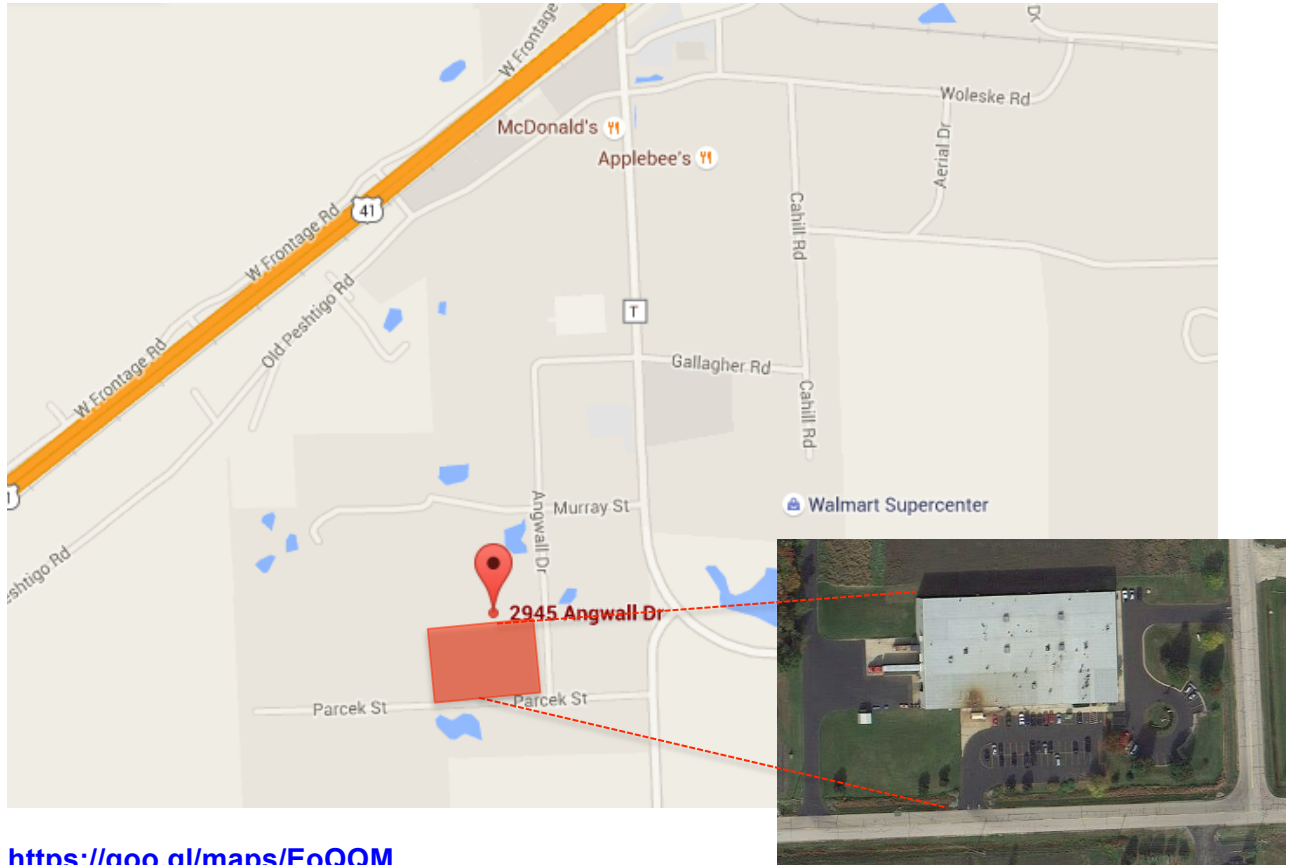

Delivery Address and Route Planning to KS Large Bore Pistons, LLC

<https://goo.gl/maps/EoQQM>

KS Large Bore Pistons, LLC
2945 Angwall Drive
Marinette, WI 54143
Phone: (001) 715-735-2001

Goods receiving time:
Monday to Sunday: 6.00 a.m. to 10.00 p.m