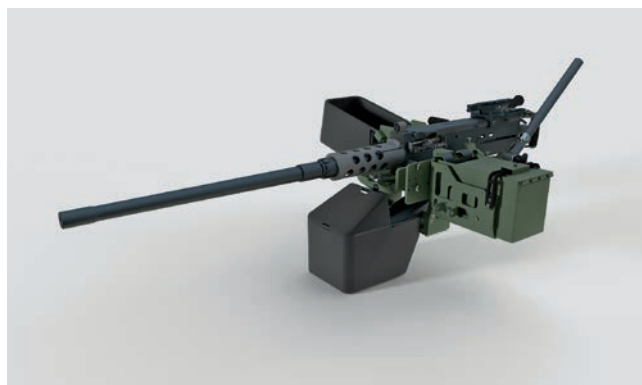

SOFTMOUNT MULTIMOUNT with 12.7 mm HMG