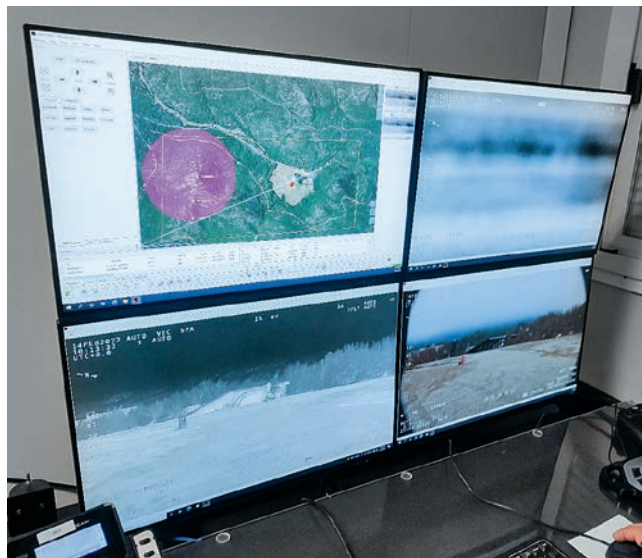

These fully customized solutions can be strategic or tactical, depending on the client's operational needs.

PERSISTENT SURVEILLANCE SYSTEMS

Strategical PSS

- 24/7 operations
- Altitude: up to 1000 m
- Footprint: 80 x 80 m compound
- Detects vehicles 25 km away (day/night)
- Detects 1.8 x 0.5 m objects 20 km away (day/night)
- Identifies 1.8 x 0.5 m objects 5 km away (day/night)