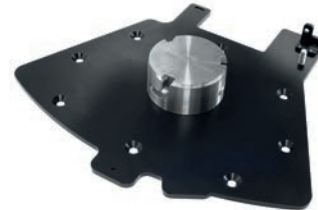

Manual Control Unit (MCU)

Dimensions (L x W x H)	226 x 173 x 96 mm
------------------------	-------------------

Weight	2 kg
--------	------

Safety

SIL-2	In accordance with IEC 61508
-------	------------------------------

Ammunition

Calibre	40 x 280 mm
---------	-------------

Types	Multispectral smoke (red phosphorus), Teargas (CS), Bang-Marker, Practice and Test modules
-------	---

One-click adapter (optional)

To mount the system, there is no need for tools. The “one-click” adapter is particularly suitable for quick and easy “fitted-for” installations.