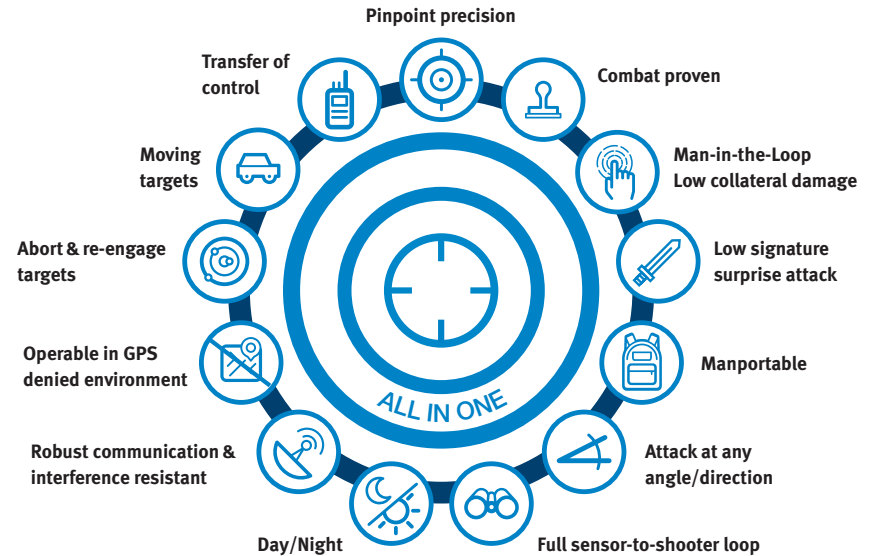

SIMPLE TO DEPLOY AND OPERATE

Extremely lightweight and manpack portable, the Hero-30 loitering munition can be carried right into the heart of the battle and deployed within less than 2 minutes. With a pneumatic launch, low noise and low thermal signature, Hero-30 is an invisible, surprise attacker providing a major asset to the fighting forces while keeping the operating soldier hidden from enemy detection.

TECHNICAL DATA	
Endurance	30 min
Warhead	Anti-personnel, anti-material
Weight (with canister)	7.8 kg
Operational altitude	180 – 500 m
Cruise speed	90 – 185 km/h
Range	15+ km
Launch method	Single/Multi-canister launcher

KEY FEATURES

- Lightweight and manpack portable
- Precision attack capability: anti-personnel and light skinned vehicle targets
- Independent, NLOS precision and pinpoint strikes with minimal collateral damage
- Attack at any angle up to vertical, from a wide variety of directions
- Dual channel, gimballed and stabilized EO/IR homing device that allows tracking for static & moving targets
- Modular Fuse Detonating: impact, proximity & delay
- Full mission abort & re-engage capability
- Independently locate and strike time-sensitive and low-signature targets
- Low noise, low thermal signature (pneumatic launch)
- Fully operational in GPS denied environment
- State-of-the-art secured and encrypted (AES-256) communication